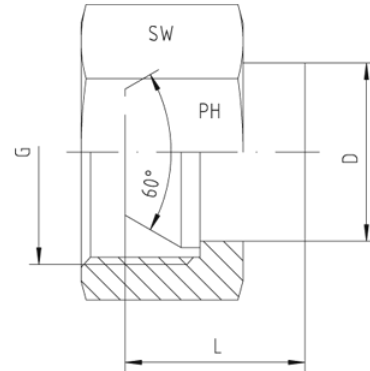

Rubrik 5.56

Swivel Caps - DKR - BSP - Female

For BSP-Thread with 60°-Cone

Pressure	Thread	Approx. Dimensions			Order-Code
		L	D	SW	
PN	G = BSP				
400	1/8"-28	11	12,0	14	1050513-02
400	1/4"-19	15	9,0	17	1050513-04
400	3/8"-19	15	12,4	19	1050513-06
400	1/2"-14	17	16,4	27	1050513-08
400	5/8"-14	16	22,0	27	1050513-10
400	3/4"-14	19	21,3	32	1050513-12
400	1"-11	20	27,8	41	1050513-16
200	1 1/4"-11	22	36,0	50	1050513-20
200	1 1/2"-11	25	45,0	55	1050513-24
100	2"-11	31	54,5	70	1050513-32